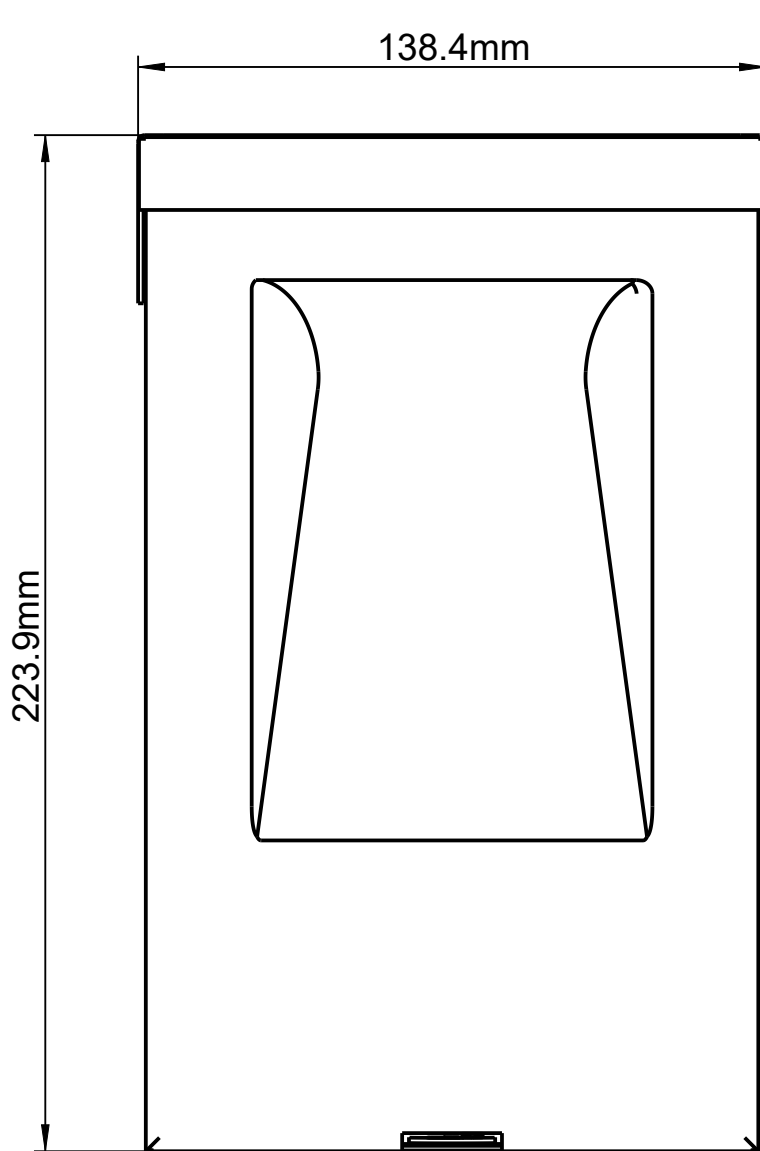

The dimension of the product frame PDS-30A,PDS-60A,PDS-60AN is the same as follow:

PDS-30A,PDS-60A,PDS-60AN

The dimension of the switch in the product of the PDS-30A,PDS-60A,PDS-60AN is the same, but the fuse is different . as follow: