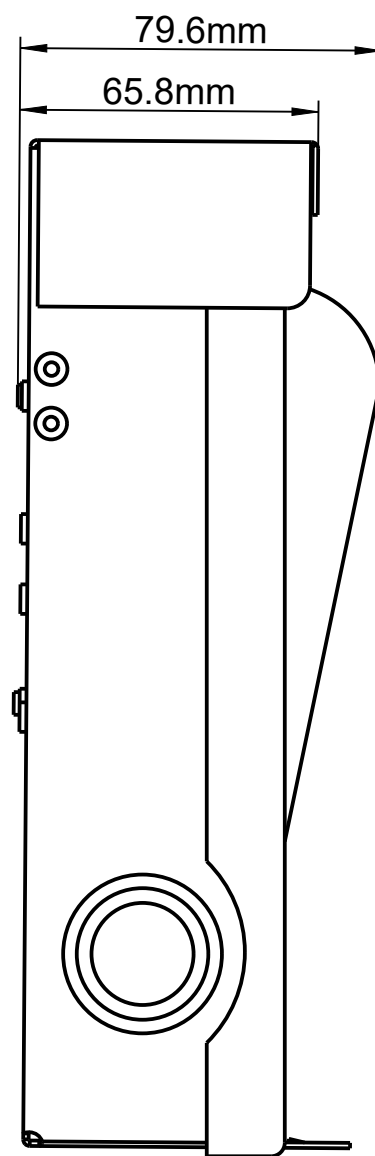

The dimension of the product frame PDS-30A,PDS-60A,PDS-60AN is the same as follow:

PDS-30A,PDS-60A,PDS-60AN

The dimension of the switch in the product of the PDS-30A,PDS-60A,PDS-60AN is the same, but the fuse is different . as follow: